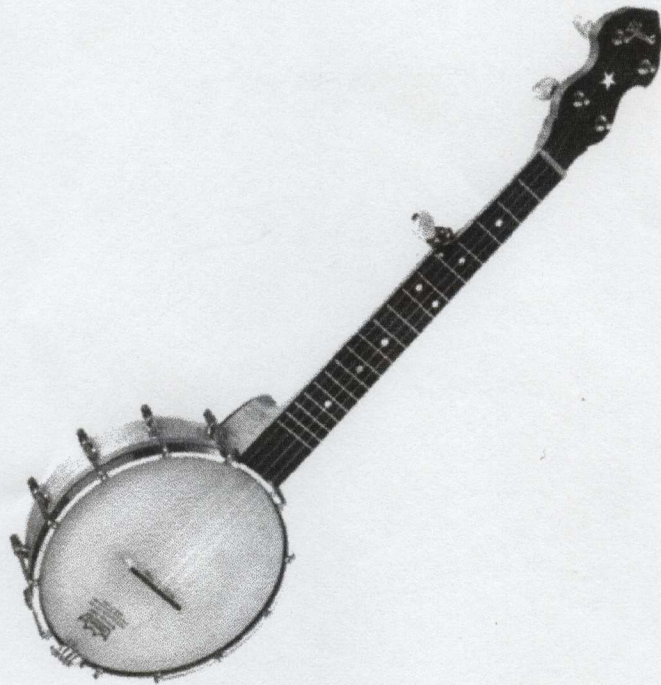

Jacobs Banjos

E. Lowell Jacobs
951 Devon Drive
Newark, DE 19711
302-368-0780

Jacobs Banjos

E. Lowell Jacobs, 951 Devon Drive, Newark, DE 19711, 302-368-0780

Jacobs Piccolo

A real fun instrument! Features an 8" Mylar head with an 18" scale length. This instrument measures only 28" overall and weighs about five pounds.

The instrument also features a figured maple neck and pot, geared tuners and geared fifth, ebony fingerboard and peghead overlay, pearl star in the peghead and pearl dots in the finger board, dowel stick assembly, rolled brass tone ring, and nickel plated brass tension hoop. Chipboard case included.

The Piccolo, in addition to being a delight for anyone to play because of its small size and weight, is also the perfect child's instrument. Why should a kid have to learn on a gigantic 15 pound bluegrass resonator banjo and get all discouraged and quit?

Jacobs Mountain Style Banjo

This Skinhead Fretless is authentic to the Appalachian mountain style. It has a skin head, no frets, and wooden whittled pegs.

Standard features are selected hardwoods, usually maple and walnut, and careful handwork. The finish is rubbed oil, the traditional mountain finish. Scale length is normally 25", but others are available.